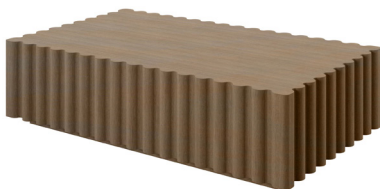

BAA3456, Malta Cocktail Table

The Malta Cocktail Table is inspired by the undulating ridged cliffsides of the Mediterranean islands. It is carefully crafted with quartered white oak veneer.

W 52" D 30.75" H 13.75"

Standard Finish: Jute